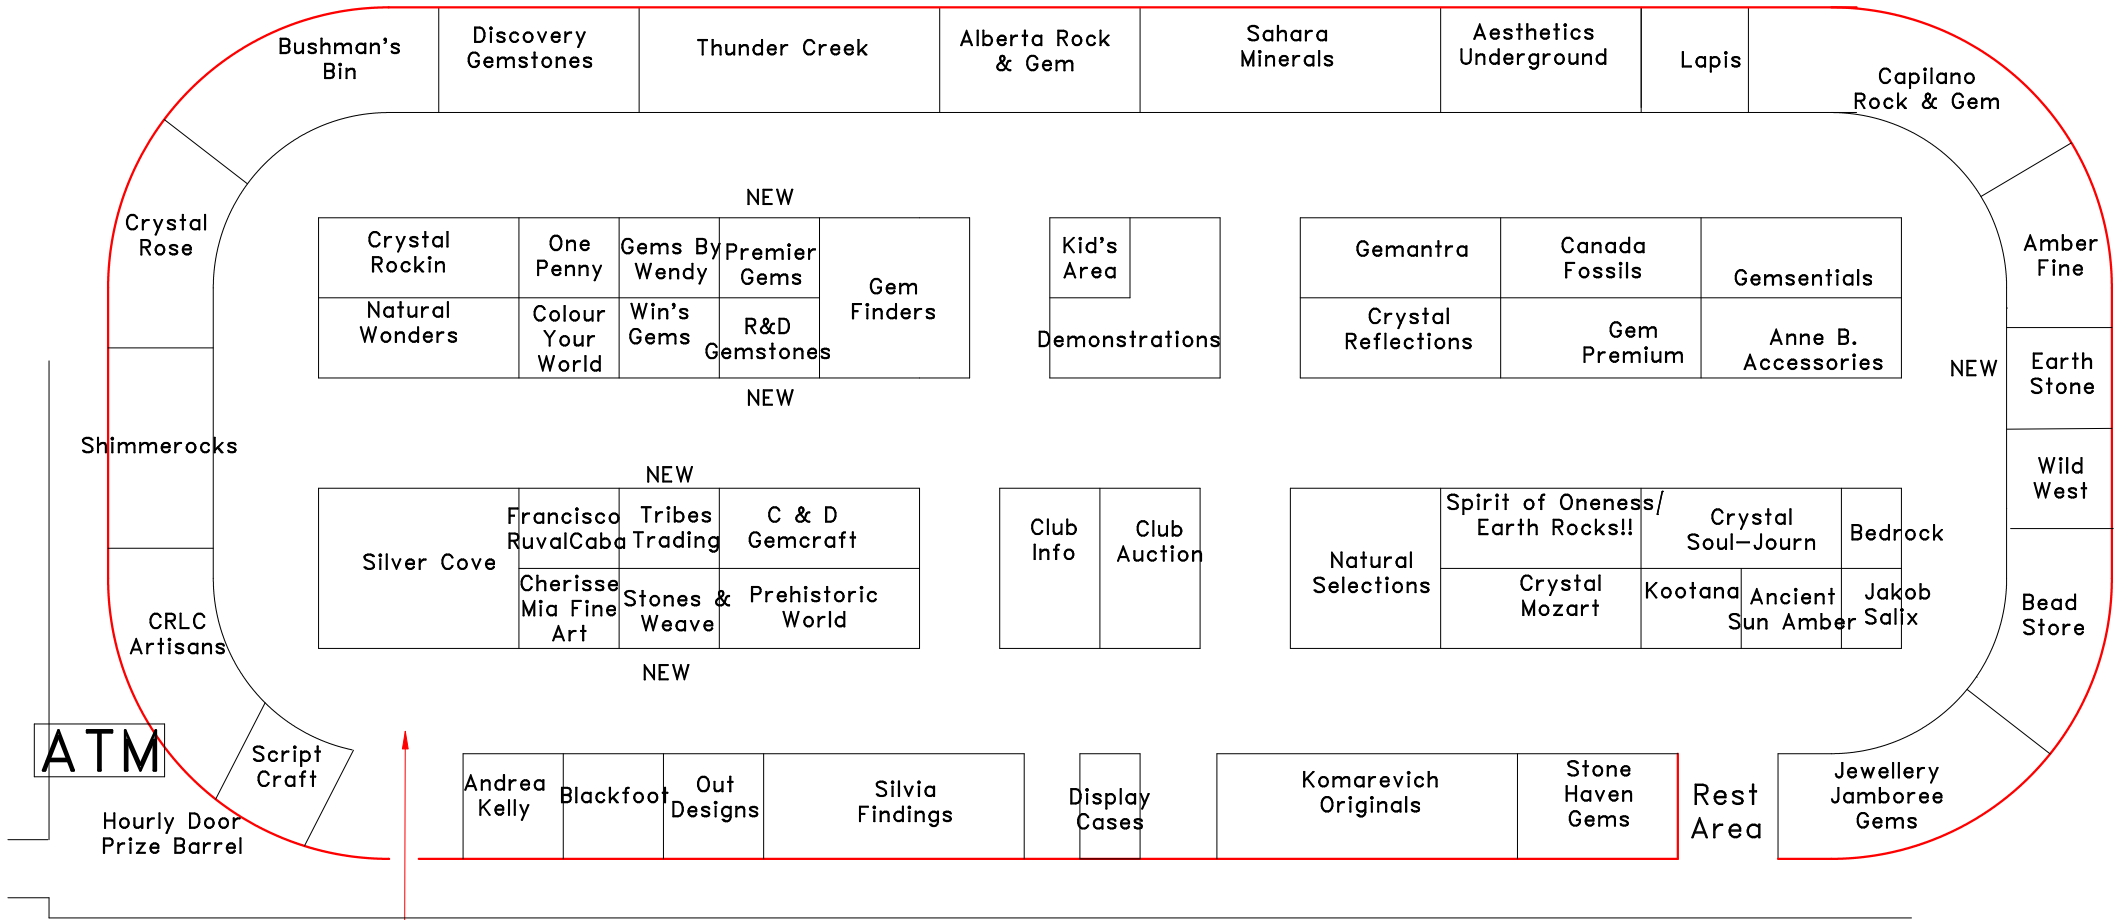

# 2019 CRLC Gem, Mineral and Fossil Show

Vivo for Healthy Generations, 11950 Country Village Link NE

## Outside

- Food Truck  
Mr Happy Day Fries
- Alberta Gold Prospectors
- Divine Mine

## Food

Nearby Food:  
 CRLC Information (snacks)  
 Food Truck (outside)  
 Jugo Juice (upstairs)

Northwest Across Street:  
 Good Earth Coffee  
 Thai Express  
 Via Cibo

Northeast across street:  
 Edo Japan  
 Mary Browns  
 Starbucks  
 Pizza 73  
 The Chopped Leaf  
 Booster Juice  
 Marble Slab Creamery

You Are Here